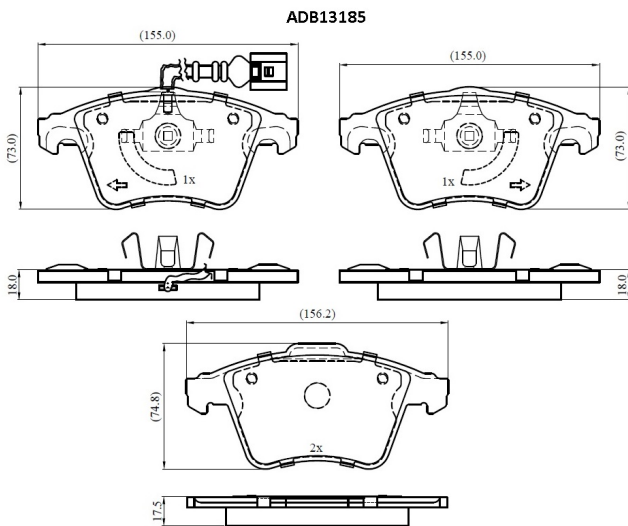

Make: VOLKSWAGEN

Model: CALIFORNIA T5 Camper

Part Number: ADB13185

Vehicle Manufacturing/Engine:

Specifications

Fitting Position	:	Front
Model Date	:	2010-2015
Or. Caliper	:	

WVA	:	23746
FMSI	:	
Length	:	155.0/156.2
Width	:	73.0/74.8
Thickness	:	18.0/17.5