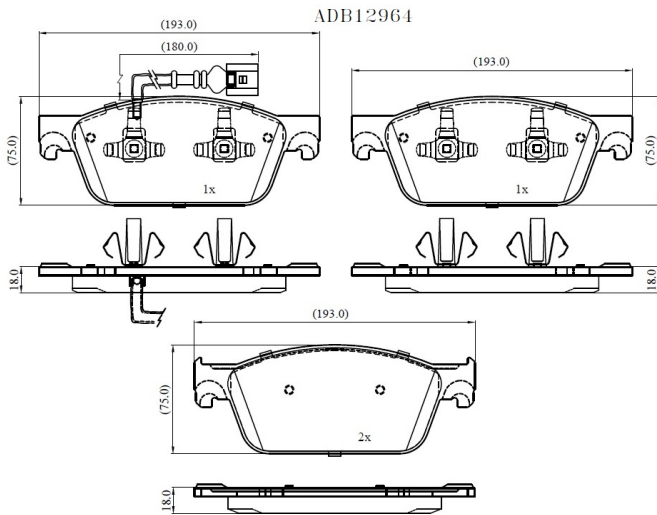

Make: VOLKSWAGEN

Model: CARAVELLE Mk VI

Part Number: ADB12964

Vehicle Manufacturing/Engine:

Specifications

Fitting Position	:	Front
Model Date	:	2015-
Or. Caliper	:	

WVA	:	24623
FMSI	:	
Length	:	
Width	:	
Thickness	:	