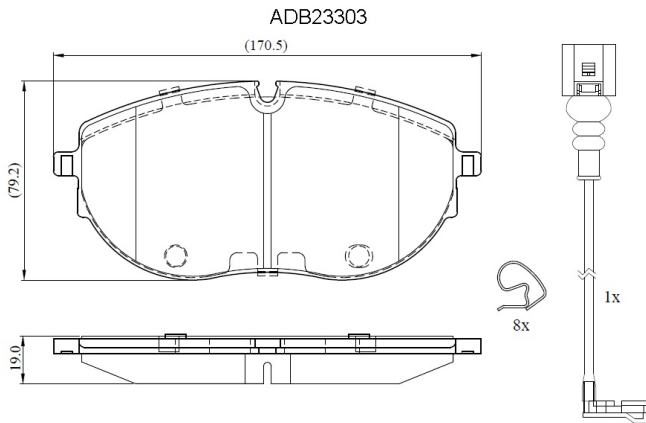

Make: VOLKSWAGEN

Model: CARAVELLE Mk VI

Part Number: ADB23303

Vehicle Manufacturing/Engine:

Specifications

Fitting Position	:	Front
Model Date	:	2015-
Or. Caliper	:	
WVA	:	26270

FMSI	:	
Length	:	170.5
Width	:	79.2
Thickness	:	19