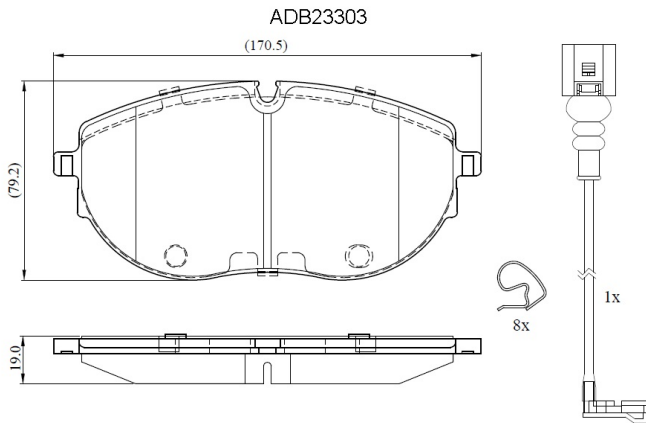

Make: VOLKSWAGEN

Model: CARAVELLE Mk VI

Part Number: ADB23303

Vehicle Manufacturing/Engine:

Specifications

Fitting Position	:	Front
Model Date	:	2015-2019
Or. Caliper	:	
WVA	:	26270

FMSI	:	
Length	:	170.5
Width	:	79.2
Thickness	:	19