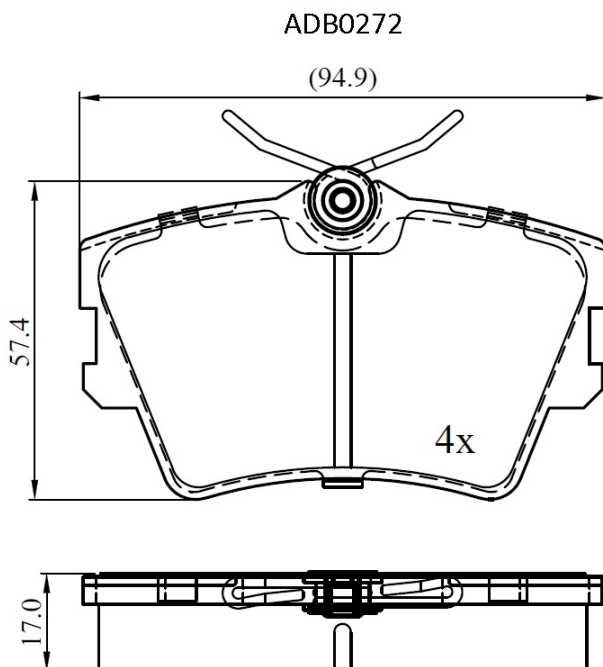

Make: VOLKSWAGEN

Model: Caravelle (T4 96->)

Part Number: ADB0272

Vehicle Manufacturing/Engine:

Specifications

Fitting Position	:	Rear
Model Date	:	05/96-03/98
Or. Caliper	:	Lucas
WVA	:	21882
FMSI	:	
Length	:	94.9
Width	:	57.4
Thickness	:	17