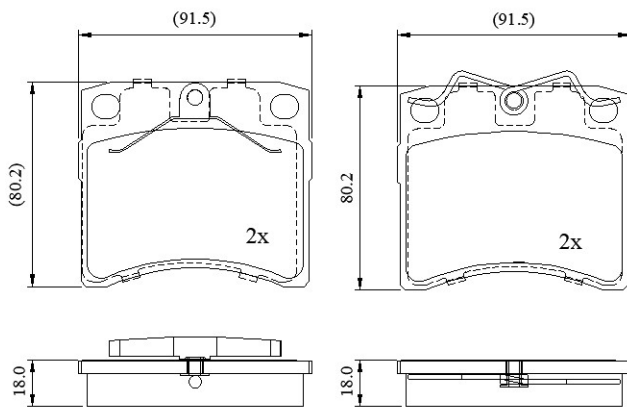

Make: VOLKSWAGEN

Model: Caravelle (T4 96->)

Part Number: ADB0953

Vehicle Manufacturing/Engine:

ADB0953

Specifications

Fitting Position	:	Front
Model Date	:	05/96->
Or. Caliper	:	Lucas
WVA	:	21634

FMSI	:	
Length	:	91.5
Width	:	80.2
Thickness	:	18