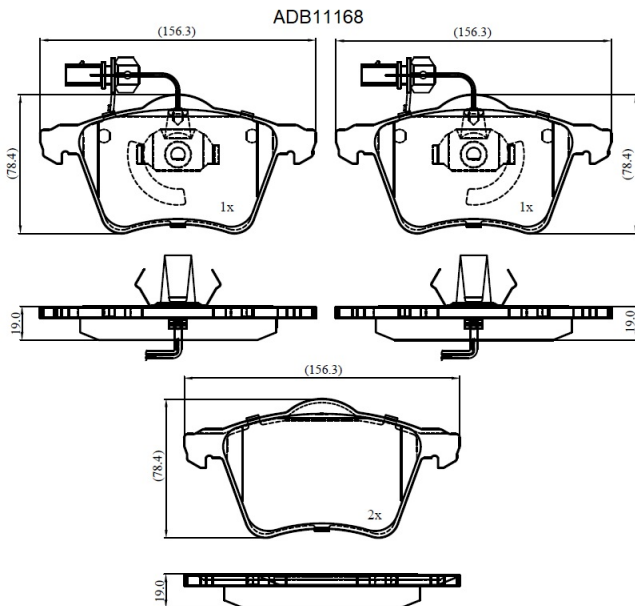

Make: VOLKSWAGEN

Model: Caravelle (T4 96->)

Part Number: ADB11168

Vehicle Manufacturing/Engine:

Specifications

Fitting Position	:	Front
Model Date	:	05/98->

Or. Caliper	:	Ate
WVA	:	23034
FMSI	:	
Length	:	156.3
Width	:	78.4
Thickness	:	19