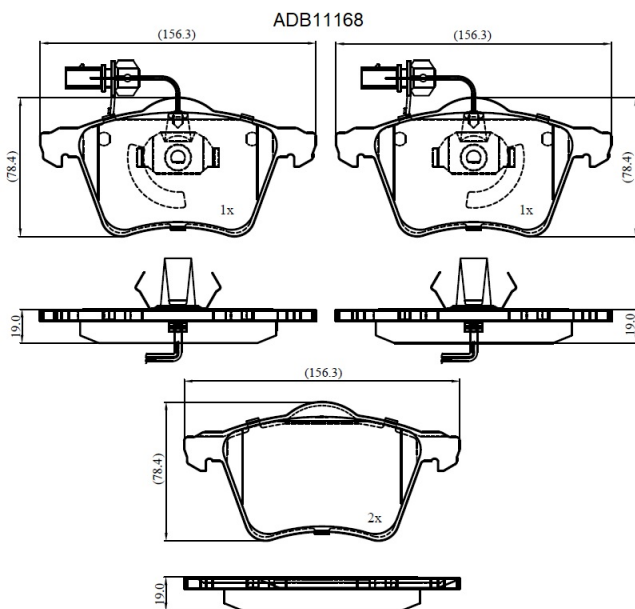

Make: VOLKSWAGEN

Model: Caravelle (T4 96->)

Part Number: ADB11168

Vehicle Manufacturing/Engine:

Specifications

Fitting Position	:	Front
Model Date	:	05/98->

Or. Caliper	:	Ate
WVA	:	23034
FMSI	:	
Length	:	156.3
Width	:	78.4
Thickness	:	19