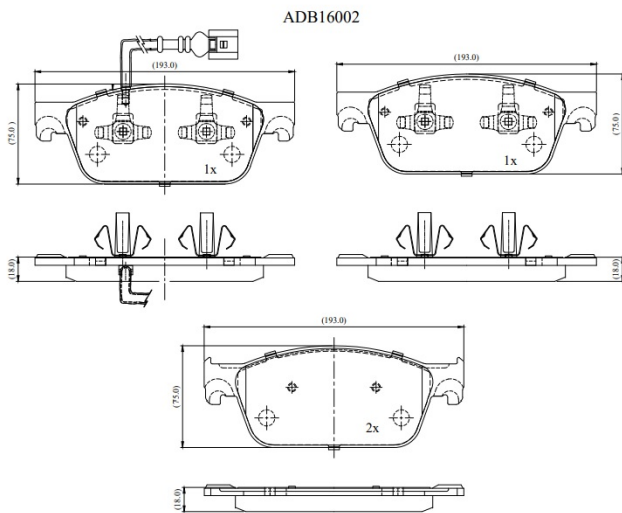

Make: VOLKSWAGEN

Model: Caravelle

Part Number: ADB16002

Vehicle Manufacturing/Engine:

Specifications

Fitting Position	:	Front
Model Date	:	09-
Or. Caliper	:	

WVA	:	
FMSI	:	
Length	:	193
Width	:	75
Thickness	:	18