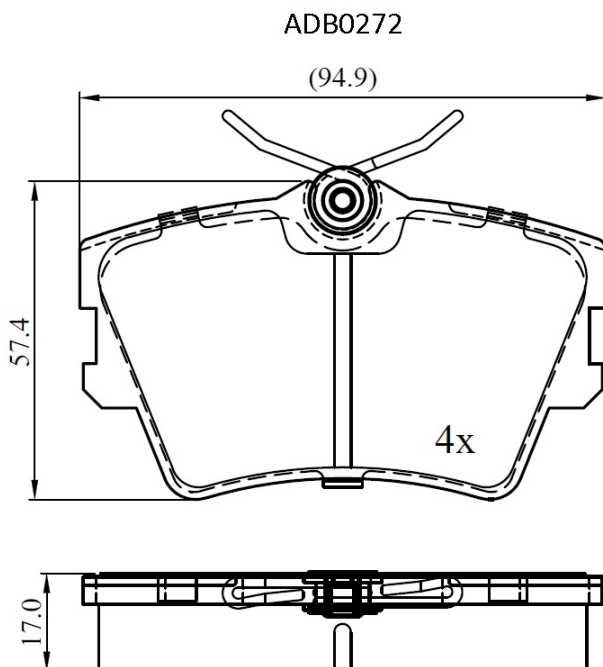

Make: VOLKSWAGEN

Model: Caravelle(T4->96)

Part Number: ADB0272

Vehicle Manufacturing/Engine:

Specifications

Fitting Position	:	Rear
Model Date	:	01/90-05/96
Or. Caliper	:	Lucas
WVA	:	21882
FMSI	:	
Length	:	94.9
Width	:	57.4
Thickness	:	17