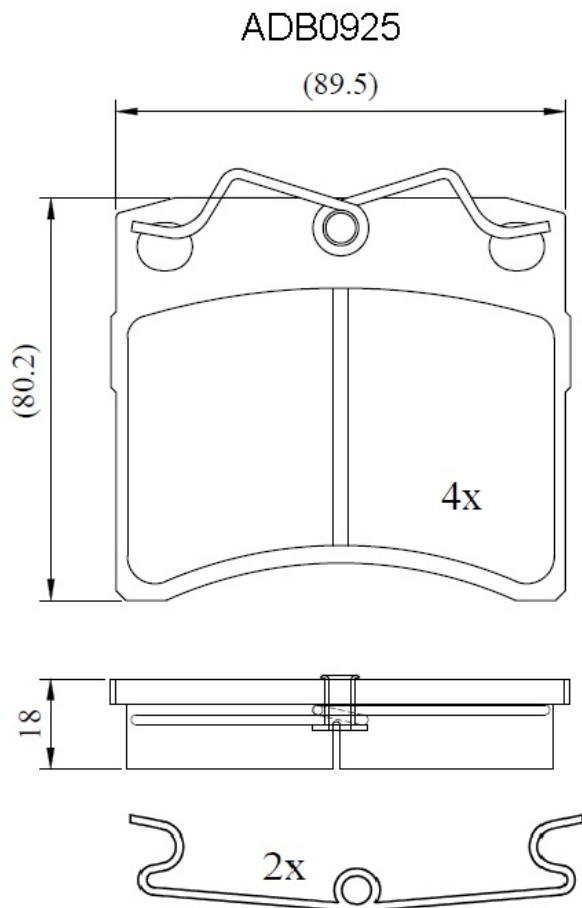

Make: VOLKSWAGEN

Model: Caravelle(T4->96)

Part Number: ADB0925

Vehicle Manufacturing/Engine:

Specifications

Fitting Position	:	Front
Model Date	:	01/90-05/96
Or. Caliper	:	Ate
WVA	:	20652
FMSI	:	
Length	:	89.5
Width	:	80.2
Thickness	:	18