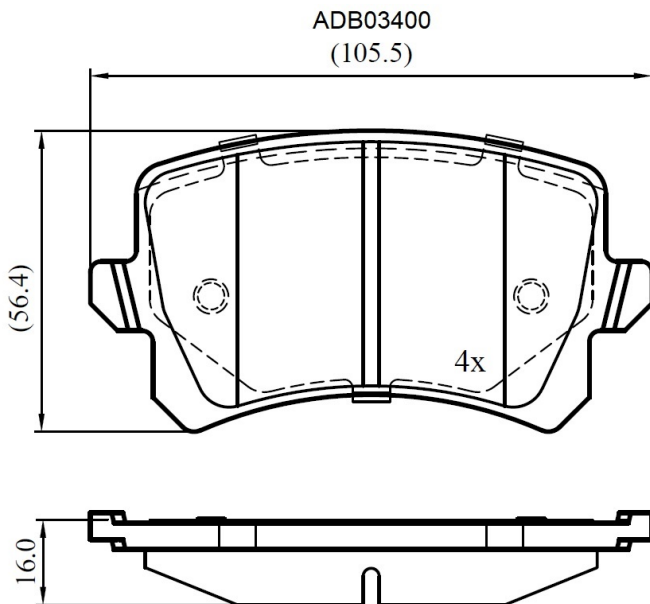

Make: VOLKSWAGEN

Model: CC 3.6L

Part Number: ADB03400

Vehicle Manufacturing/Engine:

Specifications

Fitting Position

:

Rear

Model Date	:	Sep-13
Or. Caliper	:	
WVA	:	
FMSI	:	D1348
Length	:	105.5
Width	:	56.4
Thickness	:	16