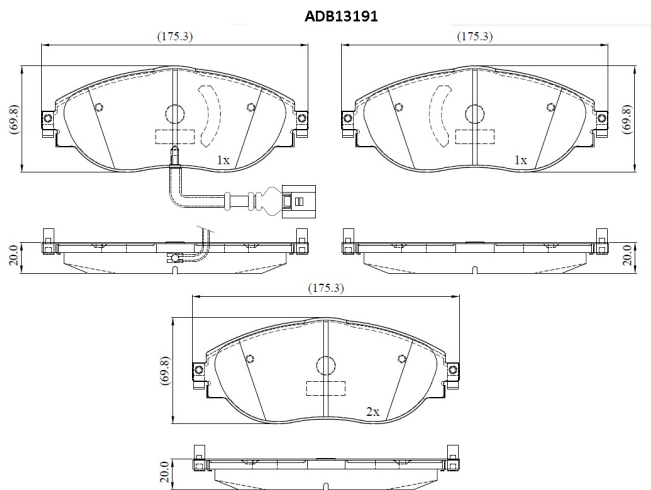

Make: VOLKSWAGEN

Model: CC B7

Part Number: ADB13191

Vehicle Manufacturing/Engine:

Specifications

Fitting Position	:	Front
Model Date	:	2015-2016
Or. Caliper	:	

WVA	:	24738
FMSI	:	
Length	:	175.3
Width	:	69.8
Thickness	:	20