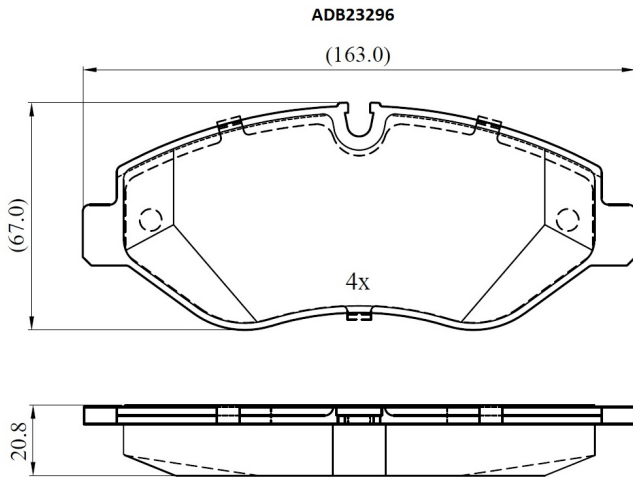

Make: VOLKSWAGEN

Model: CRAFTER 30-35 Bus

Part Number: ADB23296

Vehicle Manufacturing/Engine:

Specifications

Fitting Position	:	Front
Model Date	:	2011-2016
Or. Caliper	:	

WVA	:	29192
FMSI	:	
Length	:	163
Width	:	67
Thickness	:	20.8