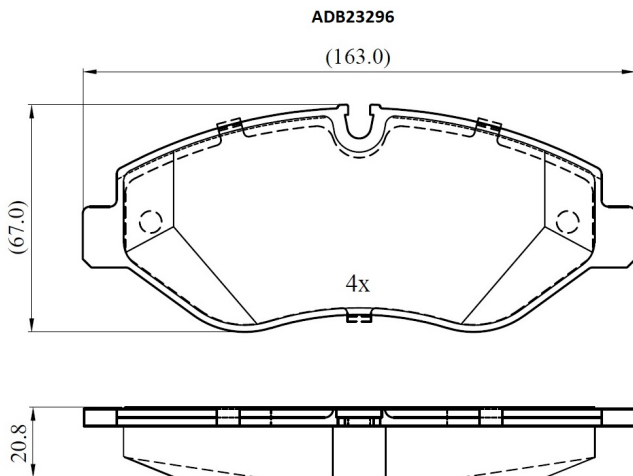

Make: VOLKSWAGEN

Model: CRAFTER 30-35 Bus

Part Number: ADB23296

Vehicle Manufacturing/Engine:

Specifications

Fitting Position	:	Front
Model Date	:	2006-2011
Or. Caliper	:	

WVA	:	29192
FMSI	:	
Length	:	163
Width	:	67
Thickness	:	20.8