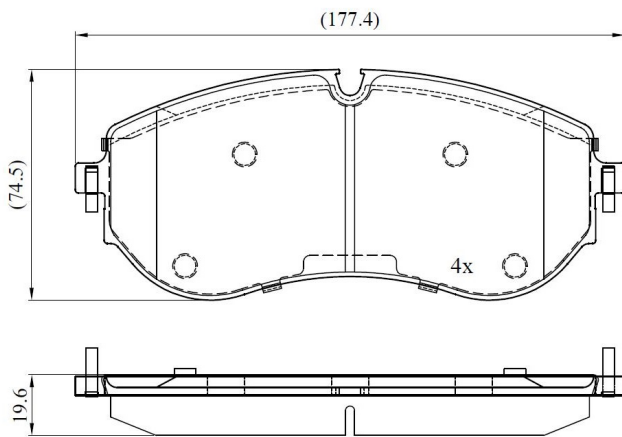

Make: VOLKSWAGEN

Model: CRAFTER Van

Part Number: ADB02528

Vehicle Manufacturing/Engine:

ADB02528

Specifications

Fitting Position	:	Front
Model Date	:	2016-
Or. Caliper	:	

WVA	:	22493
FMSI	:	
Length	:	177.4
Width	:	74.5
Thickness	:	19.6