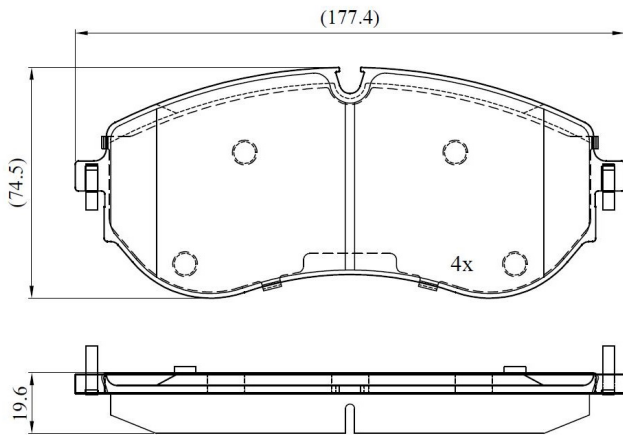

Make: VOLKSWAGEN

Model: CRAFTER Van

Part Number: ADB02528

Vehicle Manufacturing/Engine:

ADB02528

Specifications

Fitting Position	:	Front
Model Date	:	2018-
Or. Caliper	:	

WVA	:	22493
FMSI	:	
Length	:	177.4
Width	:	74.5
Thickness	:	19.6