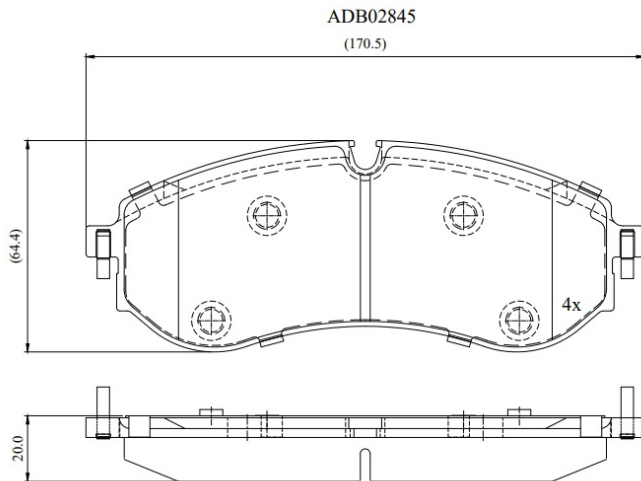

Make: VOLKSWAGEN

Model: CRAFTER Van

Part Number: ADB02845

Vehicle Manufacturing/Engine:

Specifications

Fitting Position	:	Rear
Model Date	:	2017-
Or. Caliper	:	

WVA	:	22492
FMSI	:	
Length	:	170.7
Width	:	64.2
Thickness	:	19.9