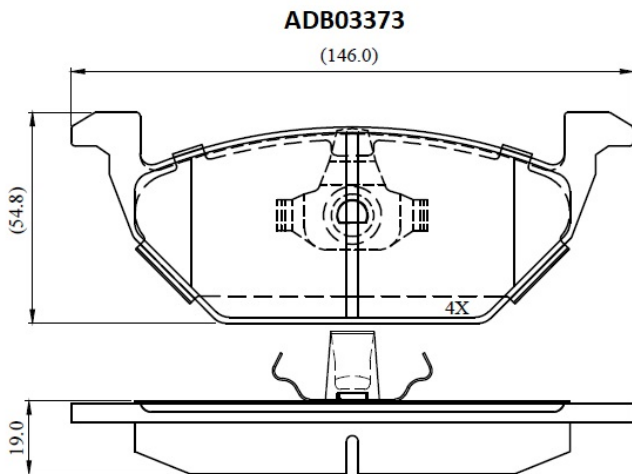

Make: VOLKSWAGEN

Model: CROSSFOX

Part Number: ADB03373

Vehicle Manufacturing/Engine:

Specifications

Fitting Position	:	Front
Model Date	:	06-Sep
Or. Caliper	:	

WVA	:	
FMSI	:	7635-D768
Length	:	146
Width	:	54.8
Thickness	:	19