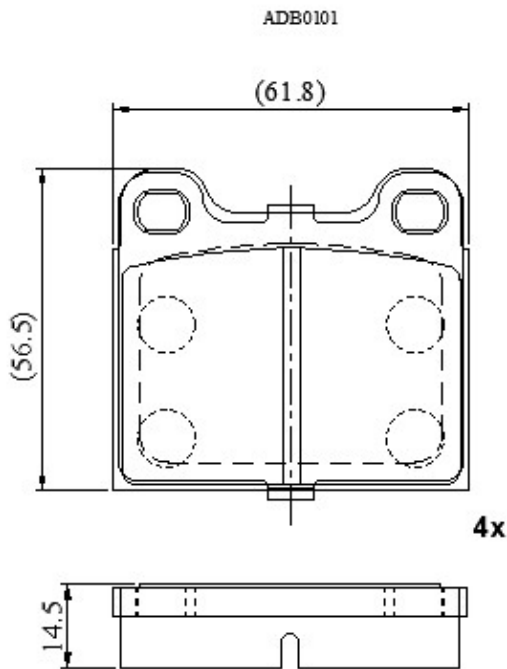

Make: VOLKSWAGEN

Model: Derby

Part Number: ADB0101

Vehicle Manufacturing/Engine:

Specifications

Fitting Position	:	Front
Model Date	:	02/77-12/84
Or. Caliper	:	Ate
WVA	:	20228
FMSI	:	
Length	:	61.8
Width	:	56.5
Thickness	:	15