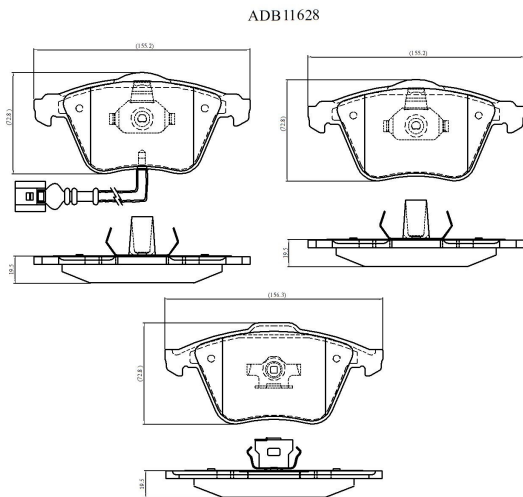

Make: VOLKSWAGEN

Model: EOS

Part Number: ADB11628

Vehicle Manufacturing/Engine:

Specifications

Fitting Position	:	Front
Model Date	:	04/06->
Or. Caliper	:	

WVA	:	23801
FMSI	:	
Length	:	156.3/155.5
Width	:	72.8
Thickness	:	19.5