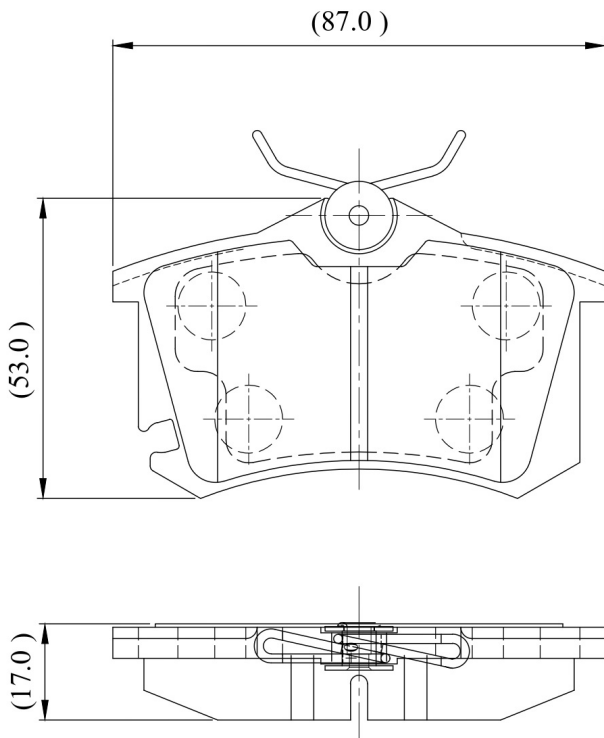

Make: VOLKSWAGEN

Model: EOS

Part Number: ADB2797

Vehicle Manufacturing/Engine:

ADB2797

Specifications

Fitting Position	:	Rear
Model Date	:	04/06->

Or. Caliper	:	
WVA	:	20961
FMSI	:	
Length	:	87
Width	:	53
Thickness	:	17