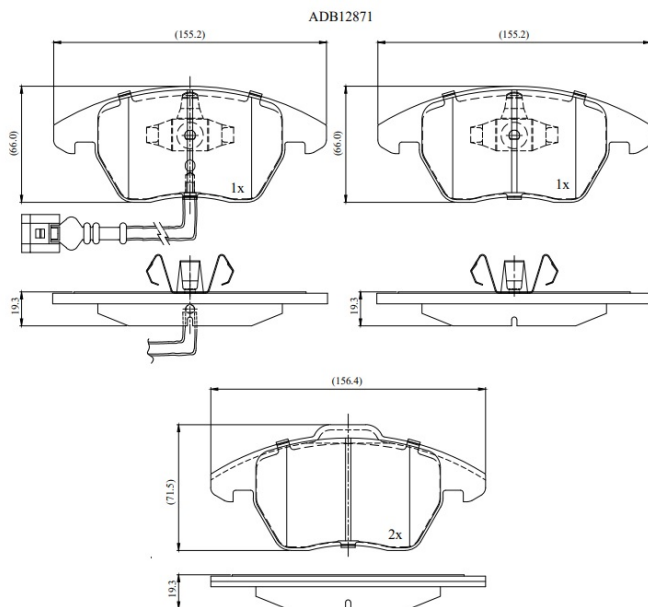

Make: VOLKSWAGEN

Model: EOS

Part Number: ADB12871

Vehicle Manufacturing/Engine:

Specifications

Fitting Position	:	Front
Model Date	:	Jul-13

Or. Caliper	:	
WVA	:	
FMSI	:	8212-D1107
Length	:	155.2/156.4
Width	:	66/71.5
Thickness	:	19.3