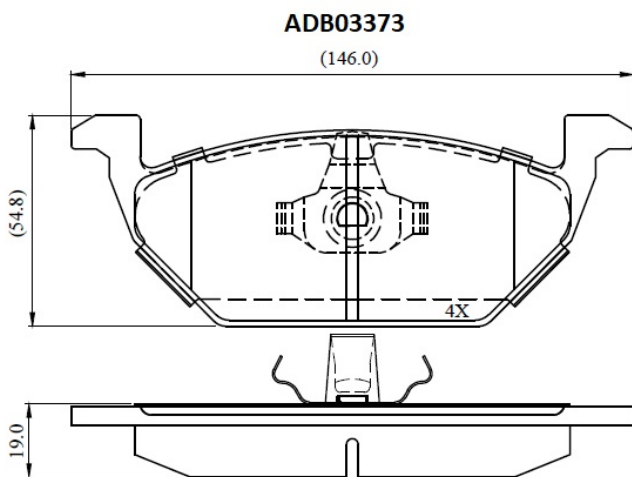

Make: VOLKSWAGEN

Model: GOL SEDAN

Part Number: ADB03373

Vehicle Manufacturing/Engine:

Specifications

Fitting Position	:	Front
Model Date	:	09-
Or. Caliper	:	

WVA	:	
FMSI	:	7635-D768
Length	:	146
Width	:	54.8
Thickness	:	19