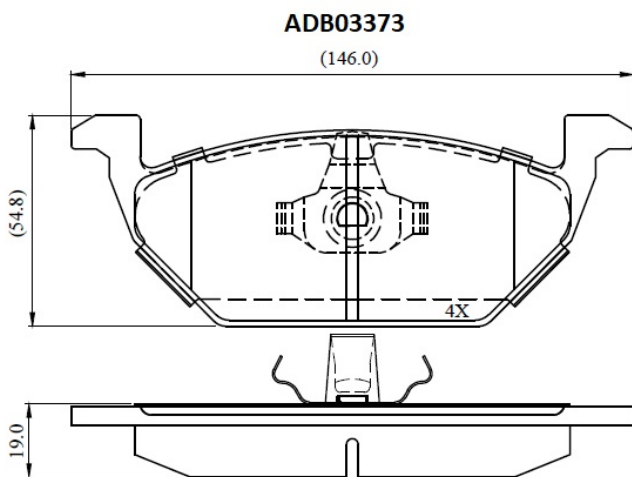

Make: VOLKSWAGEN

Model: GOL SPORT

Part Number: ADB03373

Vehicle Manufacturing/Engine:

Specifications

Fitting Position	:	Front
Model Date	:	09-
Or. Caliper	:	

WVA	:	
FMSI	:	7635-D768
Length	:	146
Width	:	54.8
Thickness	:	19