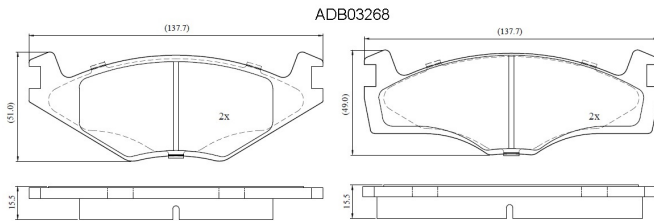

Make: VOLKSWAGEN

Model: GOLF Cabriolet

Part Number: ADB03268

Vehicle Manufacturing/Engine:

Specifications

Fitting Position	:	Front
Model Date	:	1982-1989
Or. Caliper	:	
WVA	:	20887
FMSI	:	
Length	:	137.7
Width	:	51.0/49.0
Thickness	:	15.5