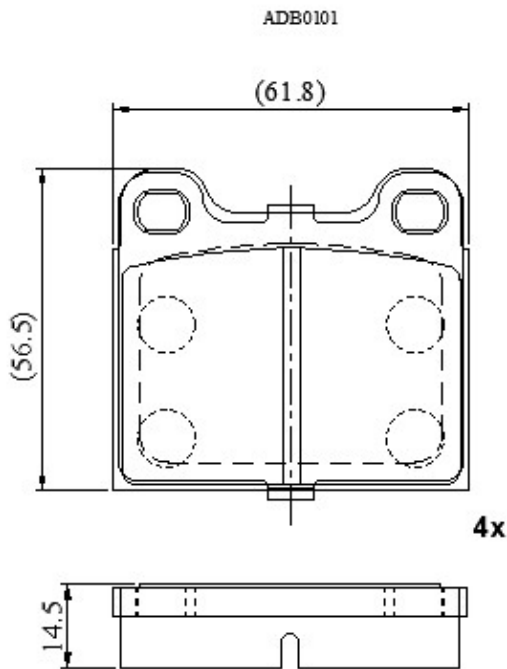

Make: VOLKSWAGEN

Model: Golf I Van

Part Number: ADB0101

Vehicle Manufacturing/Engine:

Specifications

Fitting Position	:	Front
Model Date	:	01/80-01/83
Or. Caliper	:	Ate
WVA	:	20228
FMSI	:	
Length	:	61.8
Width	:	56.5
Thickness	:	15