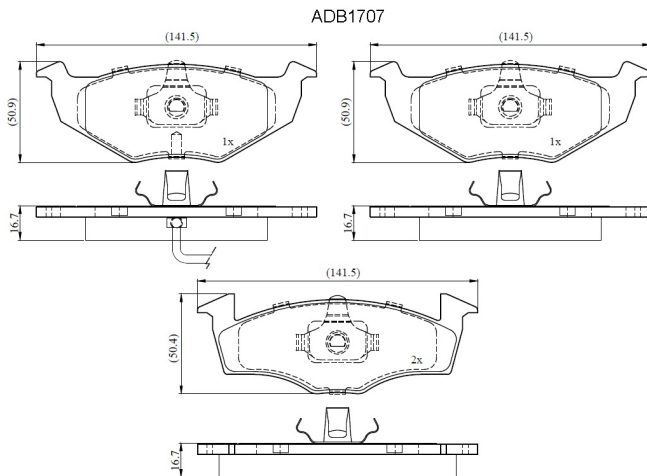

Make: VOLKSWAGEN

Model: Golf II Sedan

Part Number: ADB1707

Vehicle Manufacturing/Engine:

Specifications

Fitting Position	:	Front
Model Date	:	08/95-08/97
Or. Caliper	:	Ate
WVA	:	2,18,66,21,868

FMSI	:	
Length	:	141.5
Width	:	50.9/50.4
Thickness	:	15.7