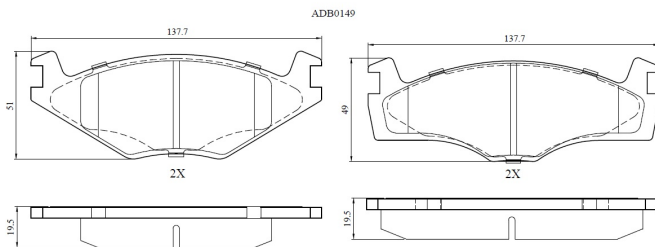

Make: VOLKSWAGEN

Model: Golf II Van

Part Number: ADB0149

Vehicle Manufacturing/Engine:

Specifications

Fitting Position	:	Front
Model Date	:	01/83-01/92
Or. Caliper	:	VW
WVA	:	20887
FMSI	:	
Length	:	137.7
Width	:	49.0/51.0

Thickness : 19.5