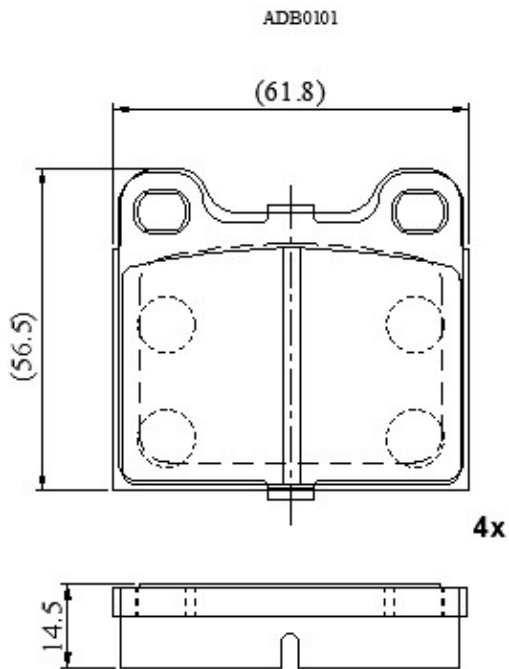

Make: VOLKSWAGEN

Model: Golf Mk I/ Jetta Mk I

Part Number: ADB0101

Vehicle Manufacturing/Engine:

Specifications

Fitting Position	:	Front
Model Date	:	08/75-10/73
Or. Caliper	:	Ate
WVA	:	20228
FMSI	:	
Length	:	61.8
Width	:	56.5
Thickness	:	15