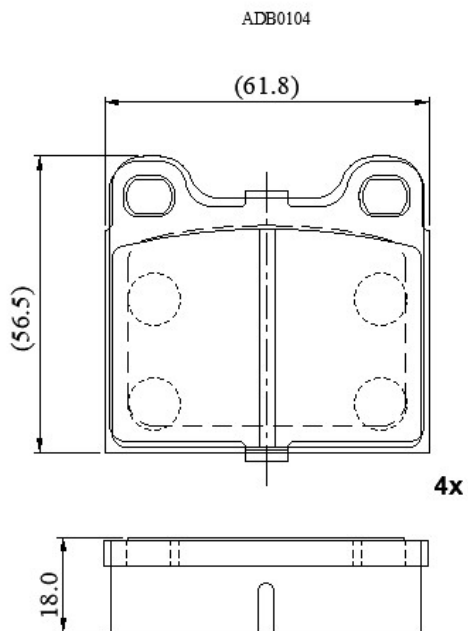

Make: VOLKSWAGEN

Model: Golf Mk I/ Jetta Mk I

Part Number: ADB0104

Vehicle Manufacturing/Engine:

Specifications

Fitting Position	:	Front
Model Date	:	01/74-08/75
Or. Caliper	:	Ate
WVA	:	20228
FMSI	:	
Length	:	61.8
Width	:	56.5
Thickness	:	18