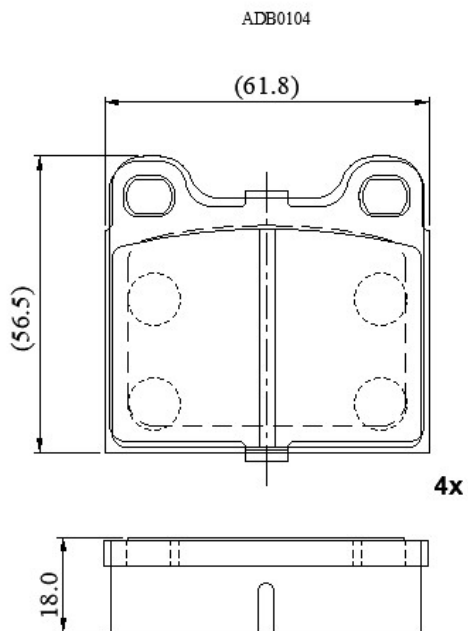

Make: VOLKSWAGEN

Model: Golf Mk I/ Jetta Mk I

Part Number: ADB0104

Vehicle Manufacturing/Engine:

Specifications

Fitting Position	:	Front
Model Date	:	07/78-10/83
Or. Caliper	:	Ate
WVA	:	20228
FMSI	:	
Length	:	61.8
Width	:	56.5
Thickness	:	18