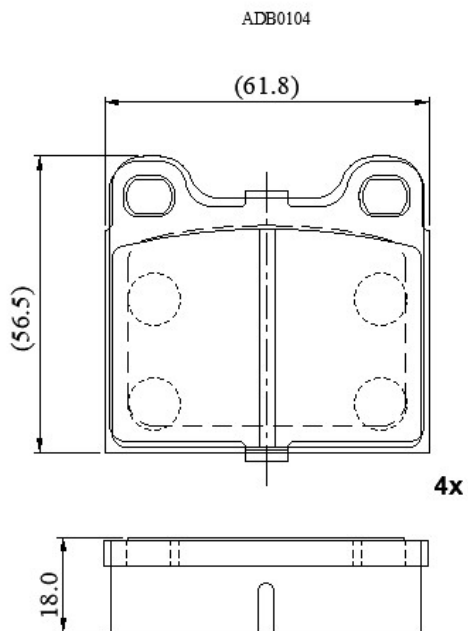

Make: VOLKSWAGEN

Model: Golf Mk I/ Jetta Mk I

Part Number: ADB0104

Vehicle Manufacturing/Engine:

Specifications

Fitting Position	:	Front
Model Date	:	01/75-10/83
Or. Caliper	:	Ate
WVA	:	20228
FMSI	:	
Length	:	61.8
Width	:	56.5
Thickness	:	18