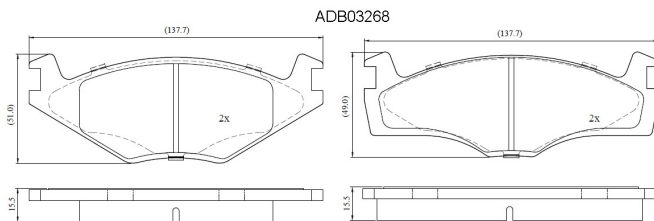

Make: VOLKSWAGEN

Model: GOLF Mk II

Part Number: ADB03268

Vehicle Manufacturing/Engine:

Specifications

Fitting Position	:	Front
Model Date	:	1984-1991
Or. Caliper	:	
WVA	:	20887
FMSI	:	
Length	:	137.7
Width	:	51.0/49.0
Thickness	:	15.5