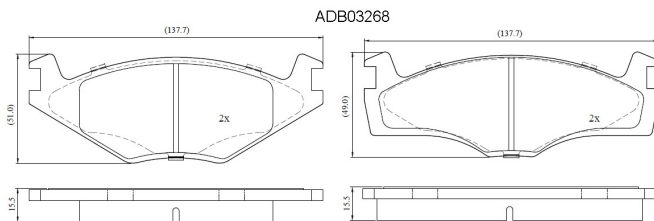

Make: VOLKSWAGEN

Model: GOLF Mk II

Part Number: ADB03268

Vehicle Manufacturing/Engine:

Specifications

Fitting Position	:	Front
Model Date	:	1983-1991
Or. Caliper	:	
WVA	:	20887
FMSI	:	
Length	:	137.7
Width	:	51.0/49.0
Thickness	:	15.5