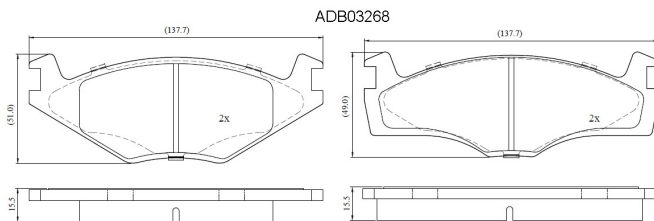

Make: VOLKSWAGEN

Model: GOLF Mk II

Part Number: ADB03268

Vehicle Manufacturing/Engine:

Specifications

Fitting Position	:	Front
Model Date	:	1986-1990
Or. Caliper	:	
WVA	:	20887
FMSI	:	
Length	:	137.7
Width	:	51.0/49.0
Thickness	:	15.5