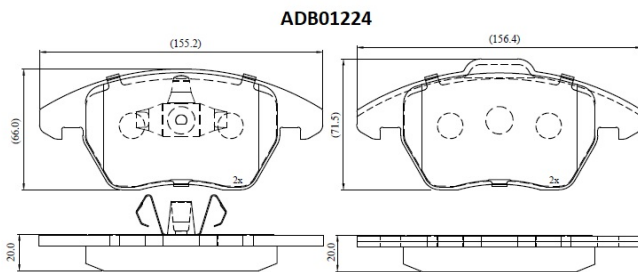

Make: VOLKSWAGEN

Model: Golf Plus

Part Number: ADB01224

Vehicle Manufacturing/Engine:

Specifications

Fitting Position	:	Front
Model Date	:	03/09->
Or. Caliper	:	Ate
WVA	:	23587/23589
FMSI	:	
Length	:	155.2/156.4

Width	:	66.0/71.5
Thickness	:	20.0/20.5