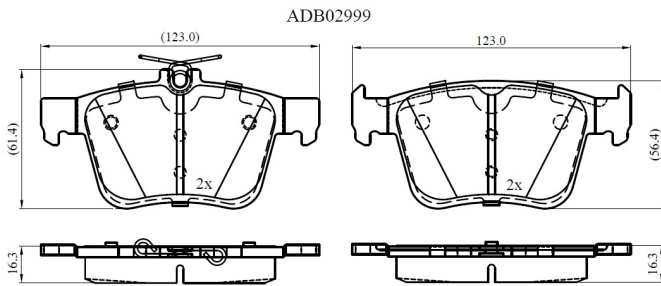

Make: VOLKSWAGEN

Model: GOLF SPORTSVAN VII

Part Number: ADB02999

Vehicle Manufacturing/Engine:

Specifications

Fitting Position	:	Rear
Model Date	:	2015-2020
Or. Caliper	:	
WVA	:	25008
FMSI	:	
Length	:	
Width	:	

Thickness

: