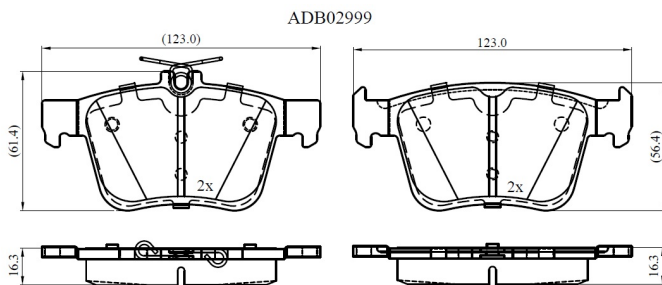

Make: VOLKSWAGEN

Model: GOLF SPORTSVAN VII

Part Number: ADB02999

Vehicle Manufacturing/Engine:

Specifications

Fitting Position	:	Rear
Model Date	:	2014-2018
Or. Caliper	:	
WVA	:	25008
FMSI	:	
Length	:	
Width	:	

Thickness

: