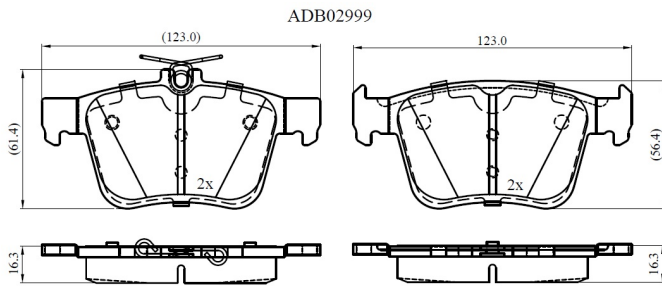

Make: VOLKSWAGEN

Model: GOLF SPORTSVAN VII

Part Number: ADB02999

Vehicle Manufacturing/Engine:

Specifications

Fitting Position	:	Rear
Model Date	:	2014-2016
Or. Caliper	:	
WVA	:	25008
FMSI	:	
Length	:	
Width	:	

Thickness

: