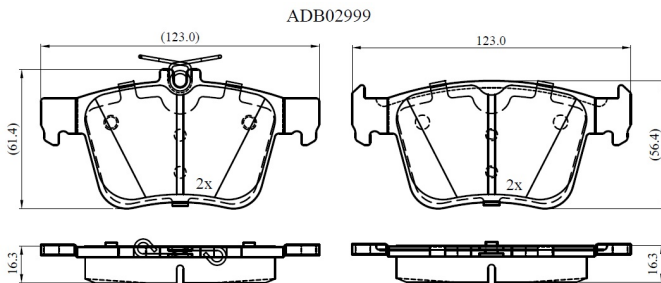

Make: VOLKSWAGEN

Model: GOLF SPORTSVAN VII

Part Number: ADB02999

Vehicle Manufacturing/Engine:

Specifications

Fitting Position	:	Rear
Model Date	:	2016-2020
Or. Caliper	:	
WVA	:	25008
FMSI	:	
Length	:	
Width	:	

Thickness

: