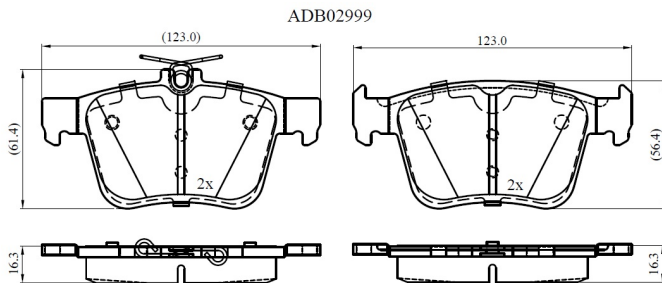

Make: VOLKSWAGEN

Model: GOLF VI Convertible

Part Number: ADB02999

Vehicle Manufacturing/Engine:

Specifications

Fitting Position	:	Rear
Model Date	:	2013-2016
Or. Caliper	:	
WVA	:	25008
FMSI	:	
Length	:	
Width	:	

Thickness

: