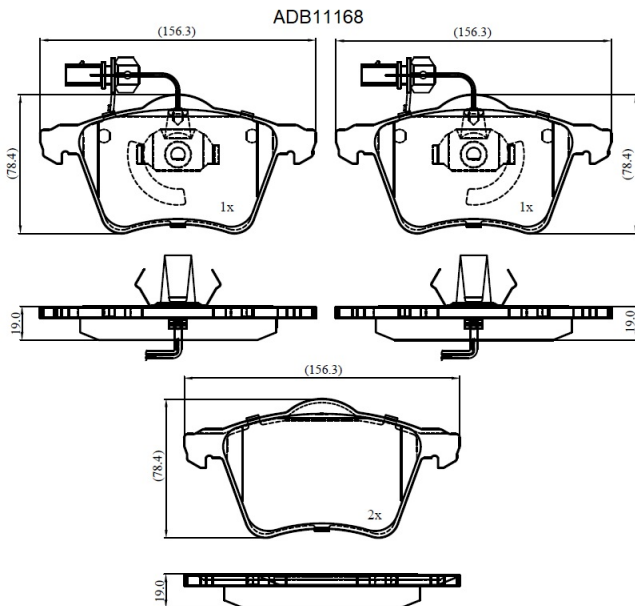

Make: VOLKSWAGEN

Model: Golf VI

Part Number: ADB11168

Vehicle Manufacturing/Engine:

Specifications

Fitting Position	:	Front
Model Date	:	02/09->

Or. Caliper	:	Ate
WVA	:	23034
FMSI	:	
Length	:	156.3
Width	:	78.4
Thickness	:	19