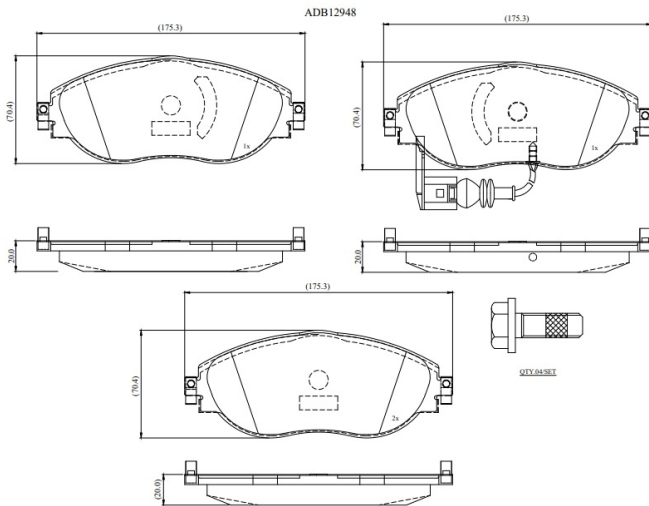

Make: VOLKSWAGEN

Model: GOLF VII Estate

Part Number: ADB12948

Vehicle Manufacturing/Engine:

Specifications

Fitting Position	:	Front
Model Date	:	2016-2020
Or. Caliper	:	

WVA	:	24738
FMSI	:	
Length	:	
Width	:	
Thickness	:	