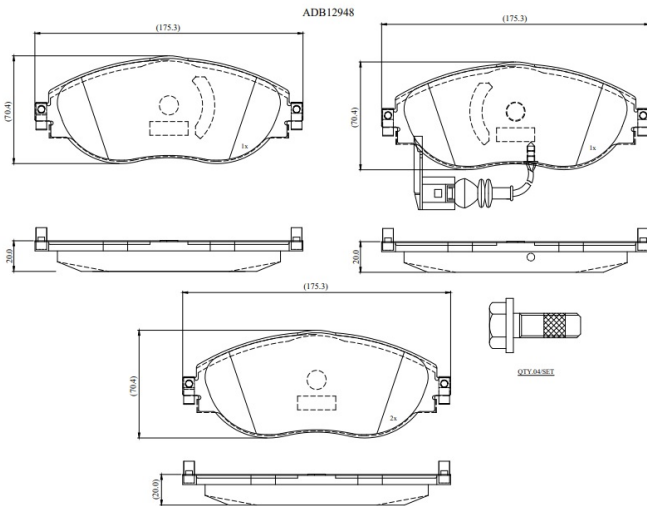

Make: VOLKSWAGEN

Model: GOLF VII Estate

Part Number: ADB12948

Vehicle Manufacturing/Engine:

Specifications

Fitting Position	:	Front
Model Date	:	2018-2020
Or. Caliper	:	

WVA	:	24738
FMSI	:	
Length	:	
Width	:	
Thickness	:	