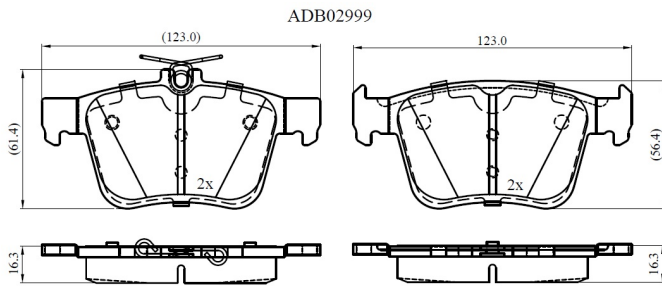

Make: VOLKSWAGEN

Model: GOLF VII Estate

Part Number: ADB02999

Vehicle Manufacturing/Engine:

Specifications

Fitting Position	:	Rear
Model Date	:	2015-2020
Or. Caliper	:	
WVA	:	25008
FMSI	:	
Length	:	
Width	:	

Thickness

: