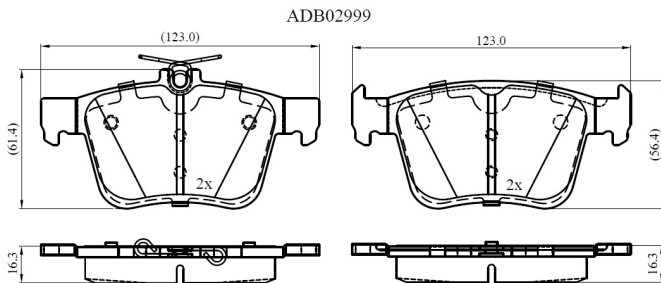

Make: VOLKSWAGEN

Model: GOLF VII Estate

Part Number: ADB02999

Vehicle Manufacturing/Engine:

Specifications

Fitting Position	:	Rear
Model Date	:	2018-2020
Or. Caliper	:	
WVA	:	25008
FMSI	:	
Length	:	
Width	:	

Thickness

: