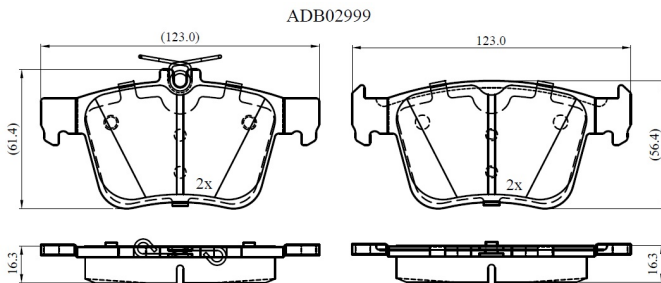

Make: VOLKSWAGEN

Model: GOLF VII Estate

Part Number: ADB02999

Vehicle Manufacturing/Engine:

Specifications

Fitting Position	:	Rear
Model Date	:	2016-2020
Or. Caliper	:	
WVA	:	25008
FMSI	:	
Length	:	
Width	:	

Thickness

: