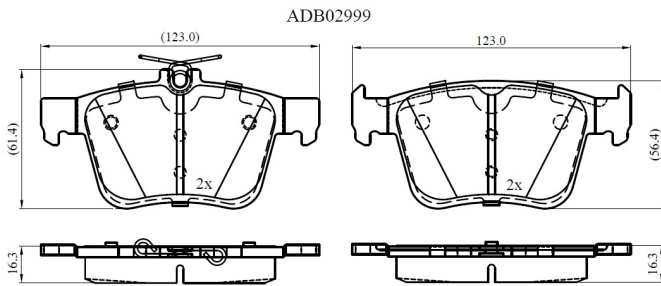

Make: VOLKSWAGEN

Model: GOLF VII Estate

Part Number: ADB02999

Vehicle Manufacturing/Engine:

Specifications

Fitting Position	:	Rear
Model Date	:	2013-2017
Or. Caliper	:	
WVA	:	25008
FMSI	:	
Length	:	
Width	:	

Thickness

: