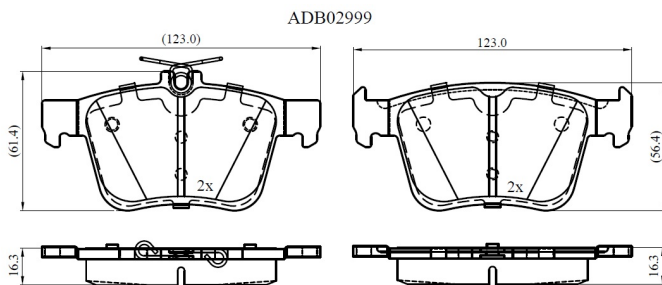

Make: VOLKSWAGEN

Model: GOLF VII Estate

Part Number: ADB02999

Vehicle Manufacturing/Engine:

Specifications

Fitting Position	:	Rear
Model Date	:	2015-2019
Or. Caliper	:	
WVA	:	25008
FMSI	:	
Length	:	
Width	:	

Thickness

: